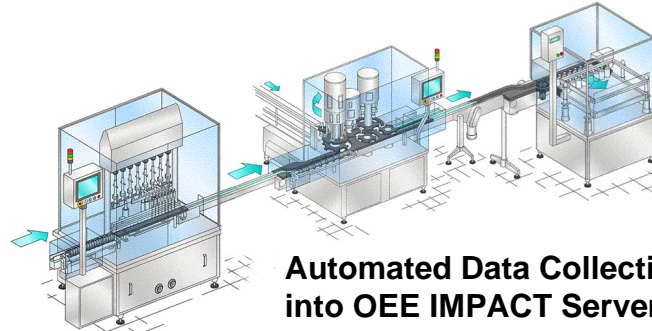

How OEE IMPACT Works

(manual + Automated data collection)

OEE IMPACT

SOFTWARE

PRODUCTIVITY IMPROVEMENTS COME AS STANDARD

Configure OEE IMPACT (once only)

Automated Data Collection into OEE IMPACT Server.

OEE IMPACT Powerful automated reporting tool with over 200 standard reports allows easy analysis of OEE data and much more...

Print out OEE IMPACT pre-configured production forms. And distribute to shop floor operators.

Shop floor operators fill in production data forms as required.

Input Data from Production data forms into OEE IMPACT Reports