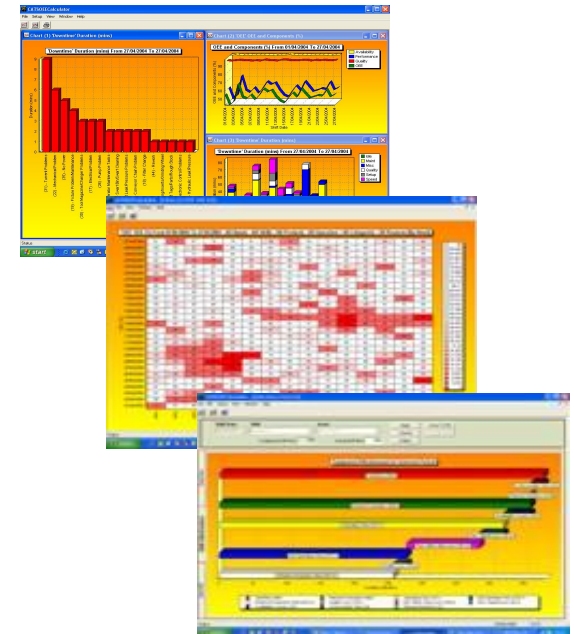

How OEE IMPACT Works

(manual + Automated data collection)

OEE IMPACT

SOFTWARE

PRODUCTIVITY IMPROVEMENTS COME AS STANDARD

Configure OEE IMPACT (once only)

Automated Data Collection into OEE IMPACT Server.

OEE IMPACT Powerful automated reporting tool with over 200 standard reports allows easy analysis of OEE data and much more...

Print out OEE IMPACT pre-configured production forms. And distribute to shop floor operators.

Shop floor operators fill in production data forms as required.

Input Data from Production data forms into OEE IMPACT Reports