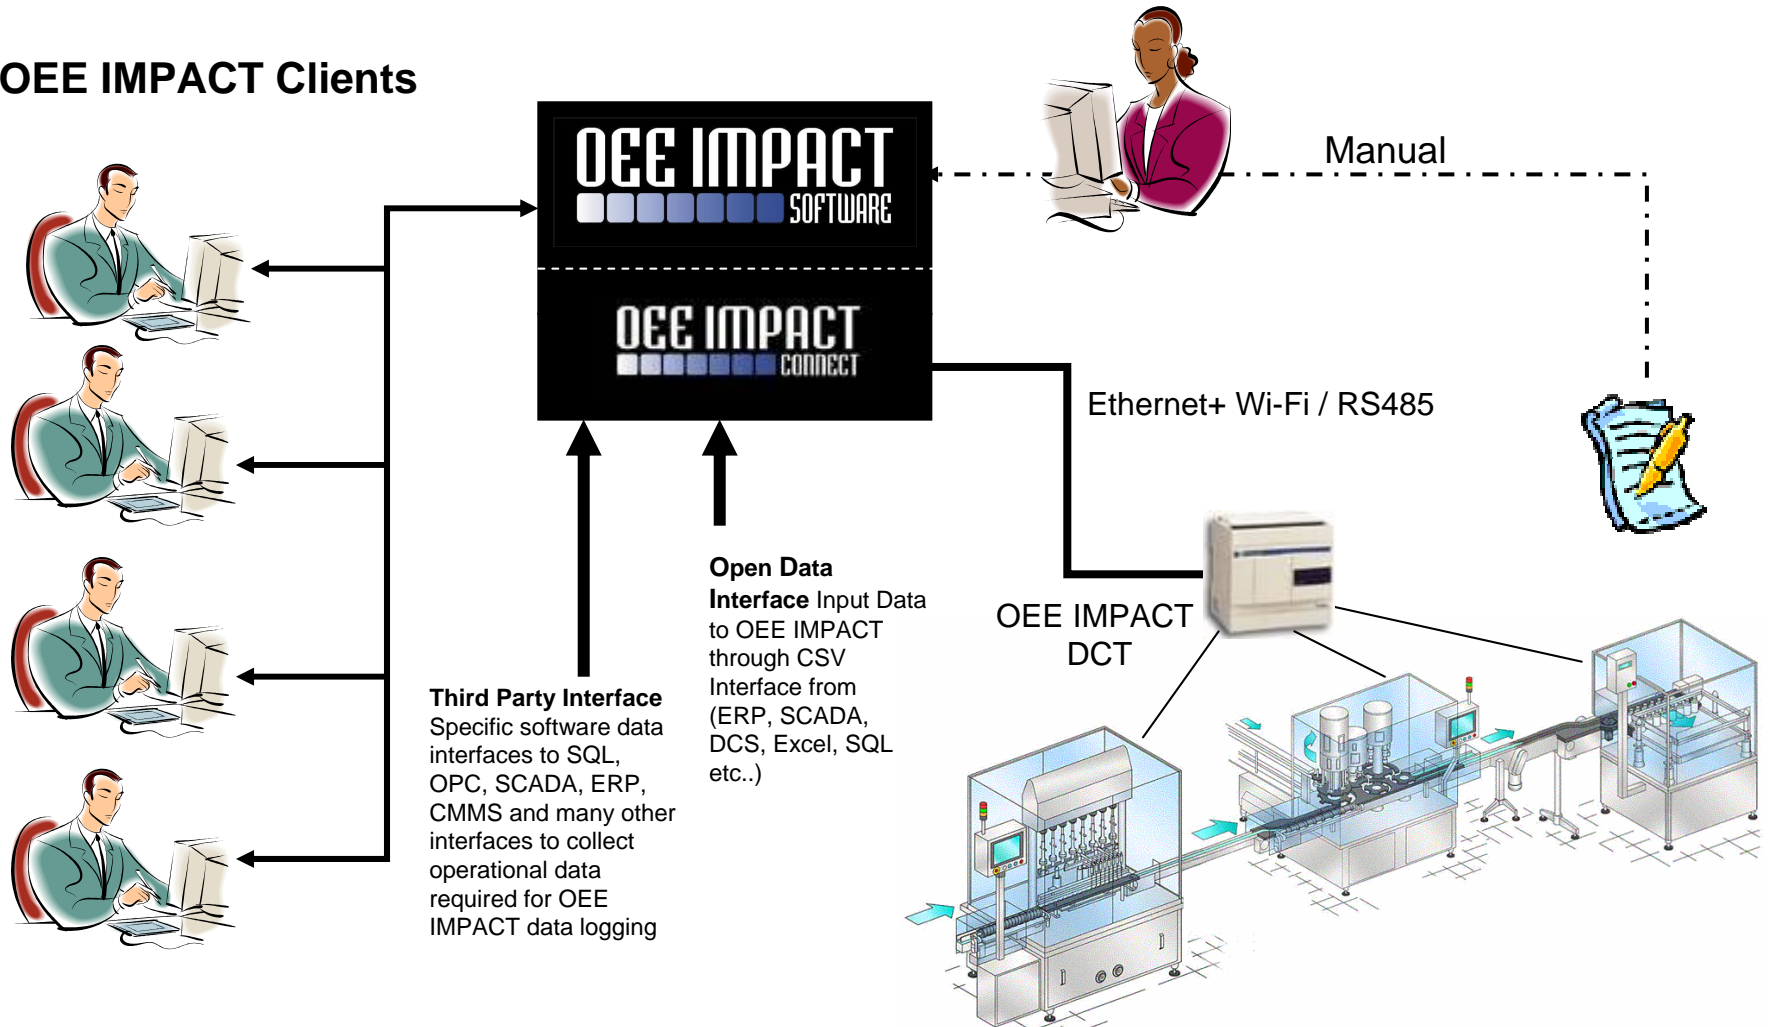

How OEE IMPACT Works

(manual + Automated data collection)

OEE IMPACT

SOFTWARE

PRODUCTIVITY IMPROVEMENTS COME AS STANDARD

Configure OEE IMPACT (once only)

Automated Data Collection into OEE IMPACT Server.

OEE IMPACT Powerful automated reporting tool with over 200 standard reports allows easy analysis of OEE data and much more...

Print out OEE IMPACT pre-configured production forms. And distribute to shop floor operators.

Shop floor operators fill in production data forms as required.

Input Data from Production data forms into OEE IMPACT Reports

10/14/200511/06/2004

Control Dynamics, Inc – USA Distributor / Software Integrator for Gemba Solutions
4246 Corporate Exchange Drive, Hudsonville, MI 49426
(616) 896-2008 www.cdi-mi.com

Typical OEE IMPACT Connect

PRODUCTIVITY IMPROVEMENTS COME AS STANDARD

OEE IMPACT Clients

Control Dynamics, Inc – USA Distributor / Software Integrator for Gemba Solutions
4246 Corporate Exchange Drive, Hudsonville, MI 49426
(616) 896-2008 www.cdi-mi.com